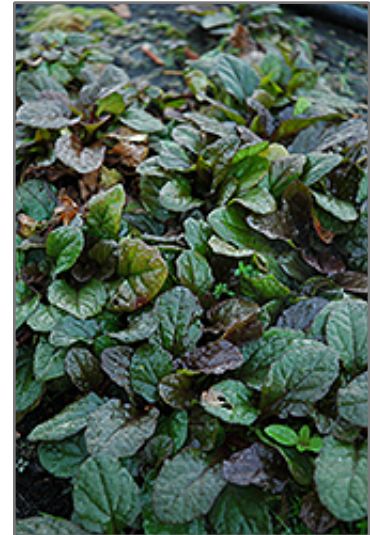

Bronze Beauty Bugleweed flowers
Photo courtesy of NetPS Plant Finder

Bronze Beauty Bugleweed foliage
Photo courtesy of NetPS Plant Finder